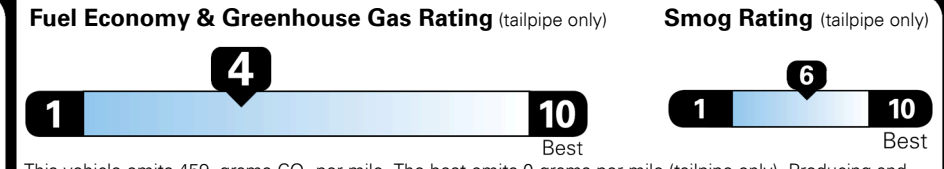

INCLUDED
INCLUDED
INCLUDED
INCLUDED

Full Tank of Gas(cont.)
*Full Tank of Gas

INCLUDED

Manufacturer's Suggested Retail Price:

$43,900.00

ADDED FEATURES:

- *Premium Package:
- LED Fog Lights
- Power Tilt-and-Slide Panoramic Sunroof
- Lexicon® 14-Speaker Surround Sound Audio
- 7" Color LCD Multi-Information Display
- Front & Rear Parking Sensors
- Rearview Camera with Parking Guidelines
- Ventilated Front Seats
- Power Rear Sunshade
- Manual Rear Side Window Shades
- *Ultimate Package:
- Premium Leather Seating Surfaces
- Power Driver Seat Cushion Extender and Side Bolster
- Genuine Matte Finish Wood Trim & Aluminum Trim
- Full Color Heads-Up Display
- Premium 9.2" Touchscreen & DIS Navigation with HD Display
- Lexicon® 17-Speaker 7.1 Discrete Audio System
- Power Trunk Lid
- Dual Mode Front Vent Control and CO2 Sensor
- Android Auto (TM) & Apple CarPlay (TM) Not Available on Ultimate Package

$4,750.00

$4,200.00

$100.00

$45.00

$70.00

$55.00

Inland Freight & Handling :

$950.00

Total Price :

$54,070.00

EPA DOT Fuel Economy and Environment

Gasoline Vehicle

Fuel Economy

19 MPG
combined city/hwy

16 MPG
city

25 MPG
highway

5.3 gallons per 100 miles

Large Cars range from 14 to 104 MPG. The best vehicle rates 136 MPGe.

You spend $2,750
more in fuel costs over 5 years compared to the average new vehicle.

Annual fuel cost $1,950

Actual results will vary for many reasons, including driving conditions and how you drive and maintain your vehicle. The average new vehicle gets 26 MPG and costs $7,000 to fuel over 5 years. Cost estimates are based on 15,000 miles per year at $ 2.45 per gallon. MPGe is miles per gasoline gallon equivalent. Vehicle emissions are a significant cause of climate change and smog.

fueleconomy.gov

Calculate personalized estimates and compare vehicles

Manufacturer's suggested retail price includes manufacturer's recommended pre-delivery service. Gasoline license and title fees state and local taxes and dealer installed options and accessories are not included in the manufacturer's suggested retail price. This label has been affixed to this vehicle by Hyundai Motor America, pursuant to the requirements of 15 U.S.C. 1231 et seq. which prohibits its removal or alteration prior to delivery to the ultimate purchaser.

PARTS CONTENT INFORMATION FOR VEHICLE IN THIS CARLINE:
U.S./CANADIAN PARTS CONTENT: 2 %
MAJOR SOURCES OF FOREIGN PARTS CONTENT: KOREA: 88 %

Note: Parts content does not include final assembly, distribution, or other non-parts costs.

FOR THIS VEHICLE:
FINAL ASSEMBLY POINT: ULSAN, KOREA
COUNTRY OF ORIGIN:
ENGINE: KOREA
TRANSMISSION: KOREA

33 A 3327GMORNI

VIN: KMHGN4JE7HU184578