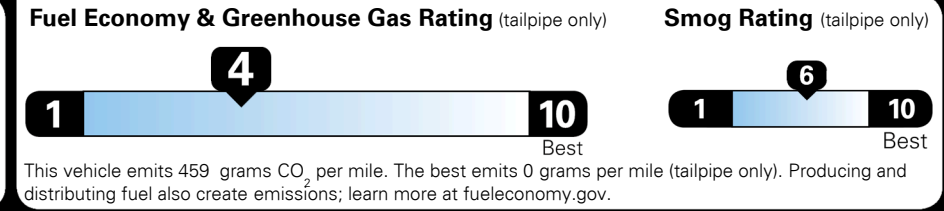

INCLUDED
INCLUDED
INCLUDED
INCLUDED

Full Tank of Gas(cont.) INCLUDED
*Full Tank of Gas INCLUDED

Manufacturer's Suggested Retail Price: $43,900.00

ADDED FEATURES:

- *Premium Package: $4,750.00
- LED Fog Lights
- Power Tilt-and-Slide Panoramic Sunroof
- Lexicon® 14-Speaker Surround Sound Audio
- 7" Color LCD Multi-Information Display
- Front & Rear Parking Sensors
- Rearview Camera with Parking Guidelines
- Ventilated Front Seats
- Power Rear Sunshade
- Manual Rear Side Window Shades
- *Ultimate Package: $4,200.00
- Premium Leather Seating Surfaces
- Power Driver Seat Cushion Extender and Side Bolster
- Genuine Matte Finish Wood Trim & Aluminum Trim
- Full Color Heads-Up Display
- Premium 9.2" Touchscreen & DIS Navigation with HD Display
- Lexicon® 17-Speaker 7.1 Discrete Audio System
- Power Trunk Lid
- Dual Mode Front Vent Control and CO2 Sensor
- Android Auto (TM) & Apple CarPlay (TM) Not Available on Ultimate Package
- *Cargo Tray $100.00
- *First Aid Kit $45.00
- *Rear Bumper Appliqué $70.00
- *Wheel Locks $55.00

Inland Freight & Handling : $950.00
Total Price : $54,070.00

EPA DOT Fuel Economy and Environment

Gasoline Vehicle

Fuel Economy

19 MPG
combined city/hwy

16 MPG
city

25 MPG
highway

5.3 gallons per 100 miles

Large Cars range from 14 to 104 MPG. The best vehicle rates 136 MPGe.

You spend $2,750
more in fuel costs over 5 years compared to the average new vehicle.

Annual fuel cost $1,950

Actual results will vary for many reasons, including driving conditions and how you drive and maintain your vehicle. The average new vehicle gets 26 MPG and costs $7,000 to fuel over 5 years. Cost estimates are based on 15,000 miles per year at $ 2.45 per gallon. MPGe is miles per gasoline gallon equivalent. Vehicle emissions are a significant cause of climate change and smog.

fueleconomy.gov

Calculate personalized estimates and compare vehicles

Manufacturer's suggested retail price includes manufacture's recommended pre-delivery service. Gasoline license and title fees state and local taxes and dealer installed options and accessories are not included in the manufacturer's suggested retail price. This label has been affixed to this vehicle by Hyundai Motor America, pursuant to the requirements of 15 U.S.C. 1231 et seq. which prohibits its removal or alteration prior to delivery to the ultimate purchaser.

PARTS CONTENT INFORMATION FOR VEHICLE IN THIS CARLINE:
U.S./CANADIAN PARTS CONTENT: 2 %
MAJOR SOURCES OF FOREIGN PARTS CONTENT: KOREA: 88 %

Note: Parts content does not include final assembly, distribution, or other non-parts costs.

FOR THIS VEHICLE:
FINAL ASSEMBLY POINT: ULSAN, KOREA
COUNTRY OF ORIGIN:
ENGINE: KOREA
TRANSMISSION: KOREA