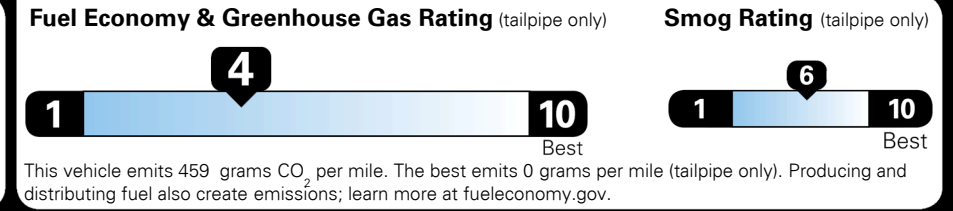

INCLUDED
INCLUDED
INCLUDED
INCLUDED

Full Tank of Gas(cont.) INCLUDED
*Full Tank of Gas INCLUDED

Manufacturer's Suggested Retail Price: $43,900.00

ADDED FEATURES:

- *Premium Package: $4,750.00
- LED Fog Lights
- Power Tilt-and-Slide Panoramic Sunroof
- Lexicon® 14-Speaker Surround Sound Audio
- 7" Color LCD Multi-Information Display
- Front & Rear Parking Sensors
- Rearview Camera with Parking Guidelines
- Ventilated Front Seats
- Power Rear Sunshade
- Manual Rear Side Window Shades
- *Ultimate Package: $4,200.00
- Premium Leather Seating Surfaces
- Power Driver Seat Cushion Extender and Side Bolster
- Genuine Matte Finish Wood Trim & Aluminum Trim
- Full Color Heads-Up Display
- Premium 9.2" Touchscreen & DIS Navigation with HD Display
- Lexicon® 17-Speaker 7.1 Discrete Audio System
- Power Trunk Lid
- Dual Mode Front Vent Control and CO2 Sensor
- Android Auto (TM) & Apple CarPlay (TM) Not Available on Ultimate Package

- *Cargo Tray $100.00
- *First Aid Kit $45.00
- *Rear Bumper Appliqué $70.00
- *Wheel Locks $55.00

Inland Freight & Handling : $950.00
Total Price : $54,070.00

EPA DOT Fuel Economy and Environment

Gasoline Vehicle

Fuel Economy

19 MPG
combined city/hwy

16 MPG
city

25 MPG
highway

5.3 gallons per 100 miles

Large Cars range from 14 to 104 MPG. The best vehicle rates 136 MPGe.

You spend $2,750
more in fuel costs over 5 years compared to the average new vehicle.

Annual fuel cost $1,950

Actual results will vary for many reasons, including driving conditions and how you drive and maintain your vehicle. The average new vehicle gets 26 MPG and costs $7,000 to fuel over 5 years. Cost estimates are based on 15,000 miles per year at $ 2.45 per gallon. MPGe is miles per gasoline gallon equivalent. Vehicle emissions are a significant cause of climate change and smog.

fueleconomy.gov

Calculate personalized estimates and compare vehicles

Manufacturer's suggested retail price includes manufacture's recommended pre-delivery service. Gasoline license and title fees state and local taxes and dealer installed options and accessories are not included in the manufacturer's suggested retail price. This label has been affixed to this vehicle by Hyundai Motor America, pursuant to the requirements of 15 U.S.C. 1231 et seq. which prohibits its removal or alteration prior to delivery to the ultimate purchaser.

PARTS CONTENT INFORMATION FOR VEHICLE IN THIS CARLINE:
U.S./CANADIAN PARTS CONTENT: 2 %
MAJOR SOURCES OF FOREIGN PARTS CONTENT: KOREA: 88 %

Note: Parts content does not include final assembly, distribution, or other non-parts costs.

FOR THIS VEHICLE:
FINAL ASSEMBLY POINT: ULSAN, KOREA
COUNTRY OF ORIGIN:
ENGINE: KOREA
TRANSMISSION: KOREA